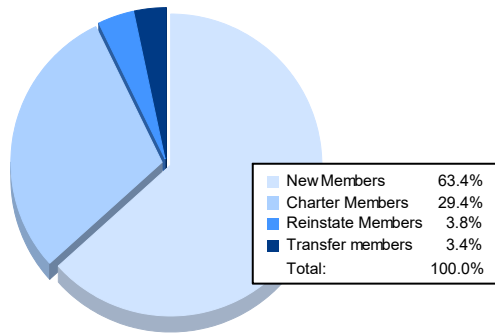

Membership Composition June 2021 Cumulative