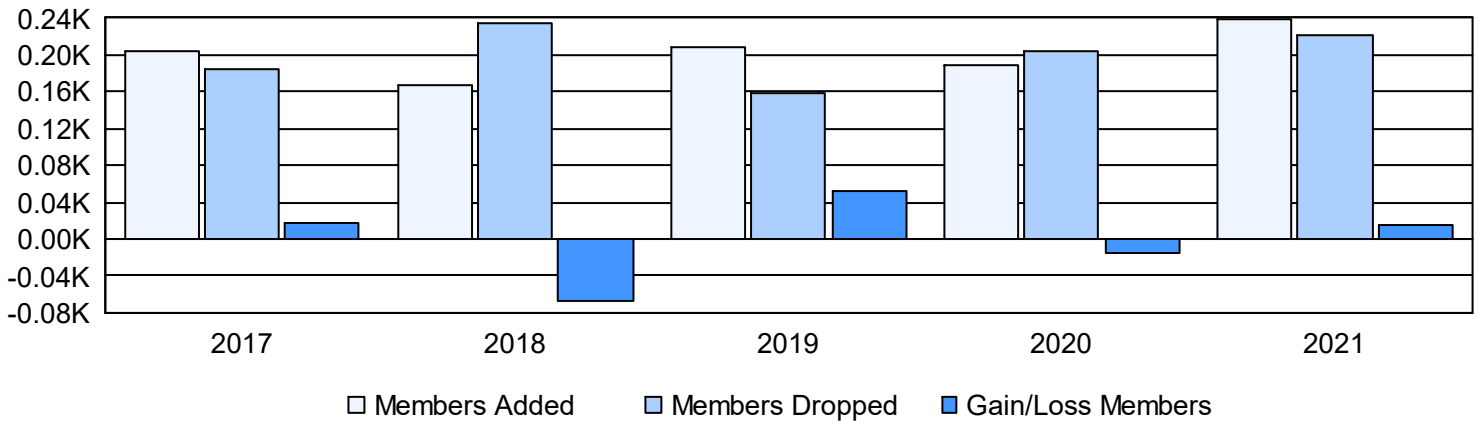

Year	New Clubs	Dropped Clubs	Gain/ Loss Clubs	New Members	Charter Members	Reinstate Members	Transfer Members	Total Member Added	Total Members Dropped	Gain/ Loss Members
2016-2017	2	0	2	120	65	3	15	203	185	18
2017-2018	0	0	0	152	1	7	7	167	234	-67
2018-2019	1	0	1	157	28	5	19	209	158	51
2019-2020	1	0	1	144	20	0	25	189	205	-16
2020-2021	3	1	2	151	70	9	8	238	222	16
Average	1	0	1	145	37	5	15	201	201	0

Clubs

Members